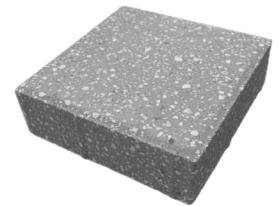

Shellscape Collection

Concrete pavers manufactured with natural shell aggregate. Available in solid colors only.

Product	Size(s)	Thickness	Sq ft/Pallet	Weight/ Pallet (lbs) <small>(includes pallet weight)</small>	Applications
4" x 8" Shellscape	3 7/8" x 7 7/8"	60mm	100	2700 lbs	Driveways/Walkways/Pool Deck/Patio/ Street Entrances/ Steps/ Risers/Parking Lots
8" x 8" Shellscape	7 7/8" x 7 7/8"	60mm	105	2770 lbs	Driveways/Walkways/Pool Deck/Patio/ Street Entrances/ Steps/ Risers/Parking Lots
Mega ShellScape	6" x 9", 9" x 9", 9" x 12" combo	60mm	103.5	2731 lbs	Driveways/Walkways/Pool Deck/Patio/ Street Entrances/ Steps/ Risers/Parking Lots

ShellScape products are manufactured with natural shell aggregate. Variation may occur. Solid colors only.

Shell Finish

4"x 8" Shellscape

8"x 8" Shellscape

Mega Shellscape

6" x 9", 9" x 9", 9" x 12" combo

Corporate Headquarters/Plant
1735 SE Federal Hwy
Stuart, FL 34994
Ph. 772.223.7287