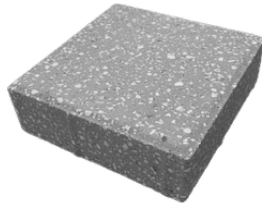

Shellscape Collection

Concrete pavers manufactured with natural shell aggregate. Available in solid colors only.

Product	Size	Thickness	Sq ft/Pallet	Weight/Sq ft	Applications
4" x 8" Shellscape	3 7/8" x 7 7/8"	2 3/8" 60mm	100	27lbs	Driveways/Walkways/Pool Deck/Patio/ Street Entrances/ Steps/ Risers/Parking Lots
8" x 8" Shellscape	7 3/4" x 7 3/4"	2 3/8" 60mm	105	25lbs	Driveways/Walkways/Pool Deck/Patio/ Street Entrances/ Steps/ Risers/Parking Lots
Mega ShellScape	6" x 9", 9" x 9", 9" x 12"	2 3/8" 60mm	103.5	22.5lbs	Driveways/Walkways/Pool Deck/Patio/ Street Entrances/ Steps/ Risers/Parking Lots

ShellScape products are manufactured with natural shell aggregate. Variation may occur. Solid colors only.

4"x 8" Shellscape

8"x 8" Shellscape

Mega Shellscape

Shell Finish

Corporate Headquarters/Plant

1735 SE Federal Hwy
Stuart, FL 34994
Ph. 772.223.7287